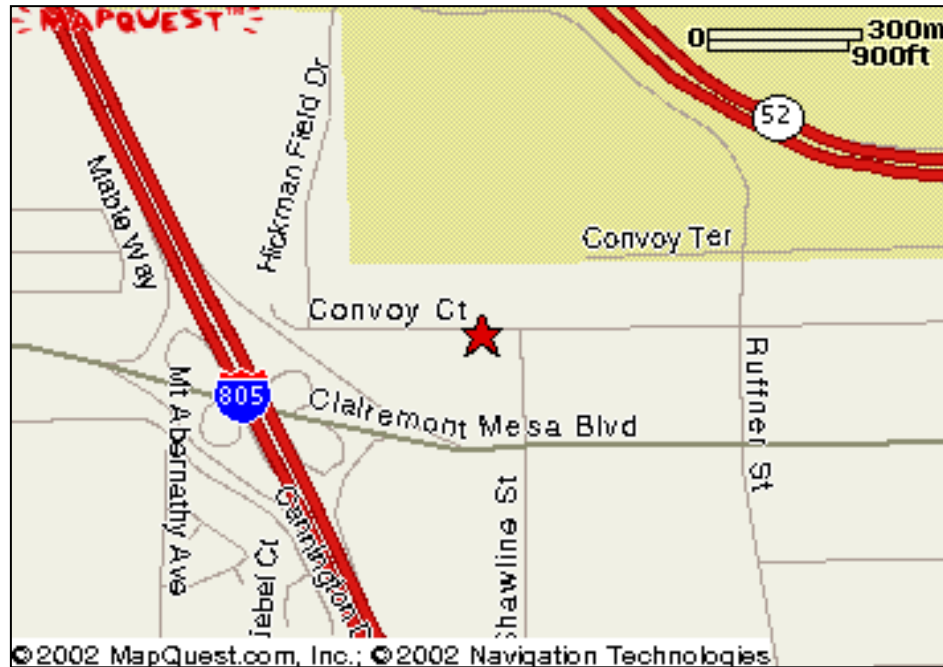

CLAIREMONT MESA MAP

(858) 573-0090

From I-5

Take the I-5 to Highway 52 East.

Follow Highway 52 East to I-805 South.

Exit East on the Clairmont Mesa Blvd. exit.

Go to the first light and take a left-hand turn onto Shawline.

Go one block to the stop sign. At the stop sign make a left-hand turn onto Convoy Court.

Positive Choice is the second building on the left.

7035 Convoy Court

From I-805

Take the I-805 to Clairmont Mesa Blvd. East exit.

Go to the first light and take a left-hand turn onto Shawline.

Go one block to the stop sign. At the stop sign make a left-hand turn onto Convoy Court.

Positive Choice is the second building on the left.

7035 Convoy Court

From I-15

Take the I-15 to Highway 52 West.

Follow Highway 52 West about one mile to the Convoy Street exit.

Go south (left) on Convoy Street.

The second light is Convoy Court.

Make a right-hand turn onto Convoy Court and go several blocks.